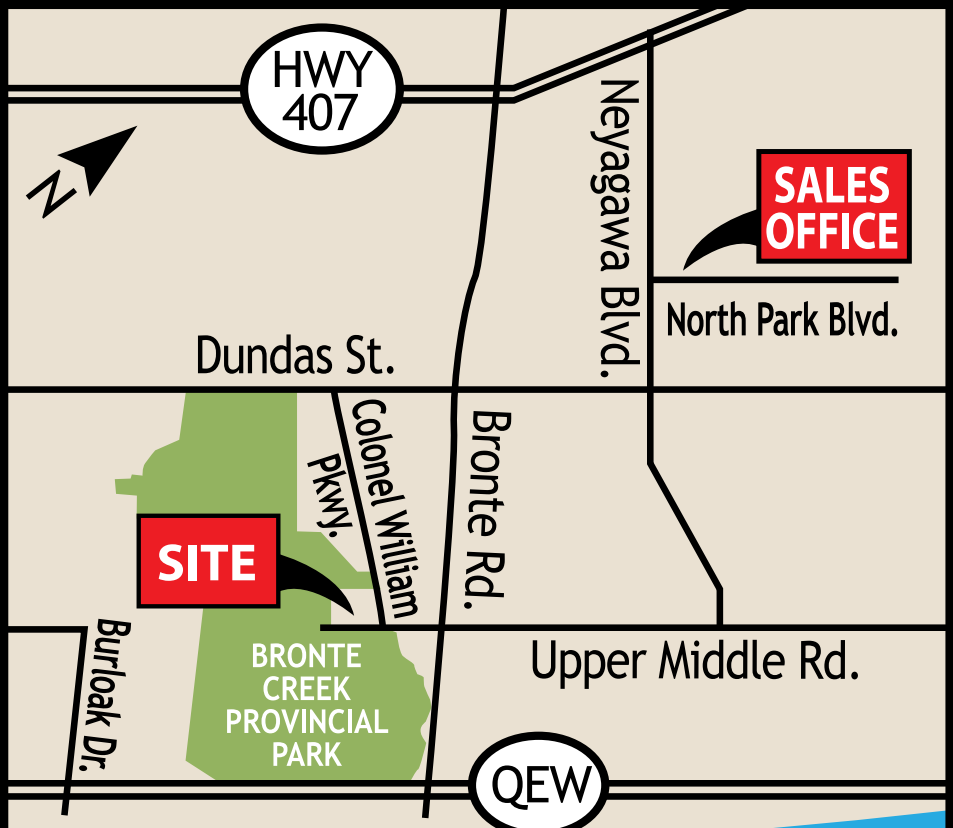

Bronte Creek
Provincial Park

Natural
Pond

Upper Middle Road West

Bronte Creek
Provincial Park

Existing Residential

EXISTING WOOD FENCE

Bronte Creek
Provincial Park

KEYMAP

MODELS

- The Parkside**
2115/2215 SQ.FT.
- The Parkview**
2275 SQ.FT.
- The Parklane**
2345 SQ.FT.

Artist's Concept. Map not to scale. Sidewalk location is approximate and may not be located exactly as shown.
Plans and specifications are approximate and subject to change without notice. Square footage includes finished lower level. E.&O.E. 02/14

LAKE ONTARIO